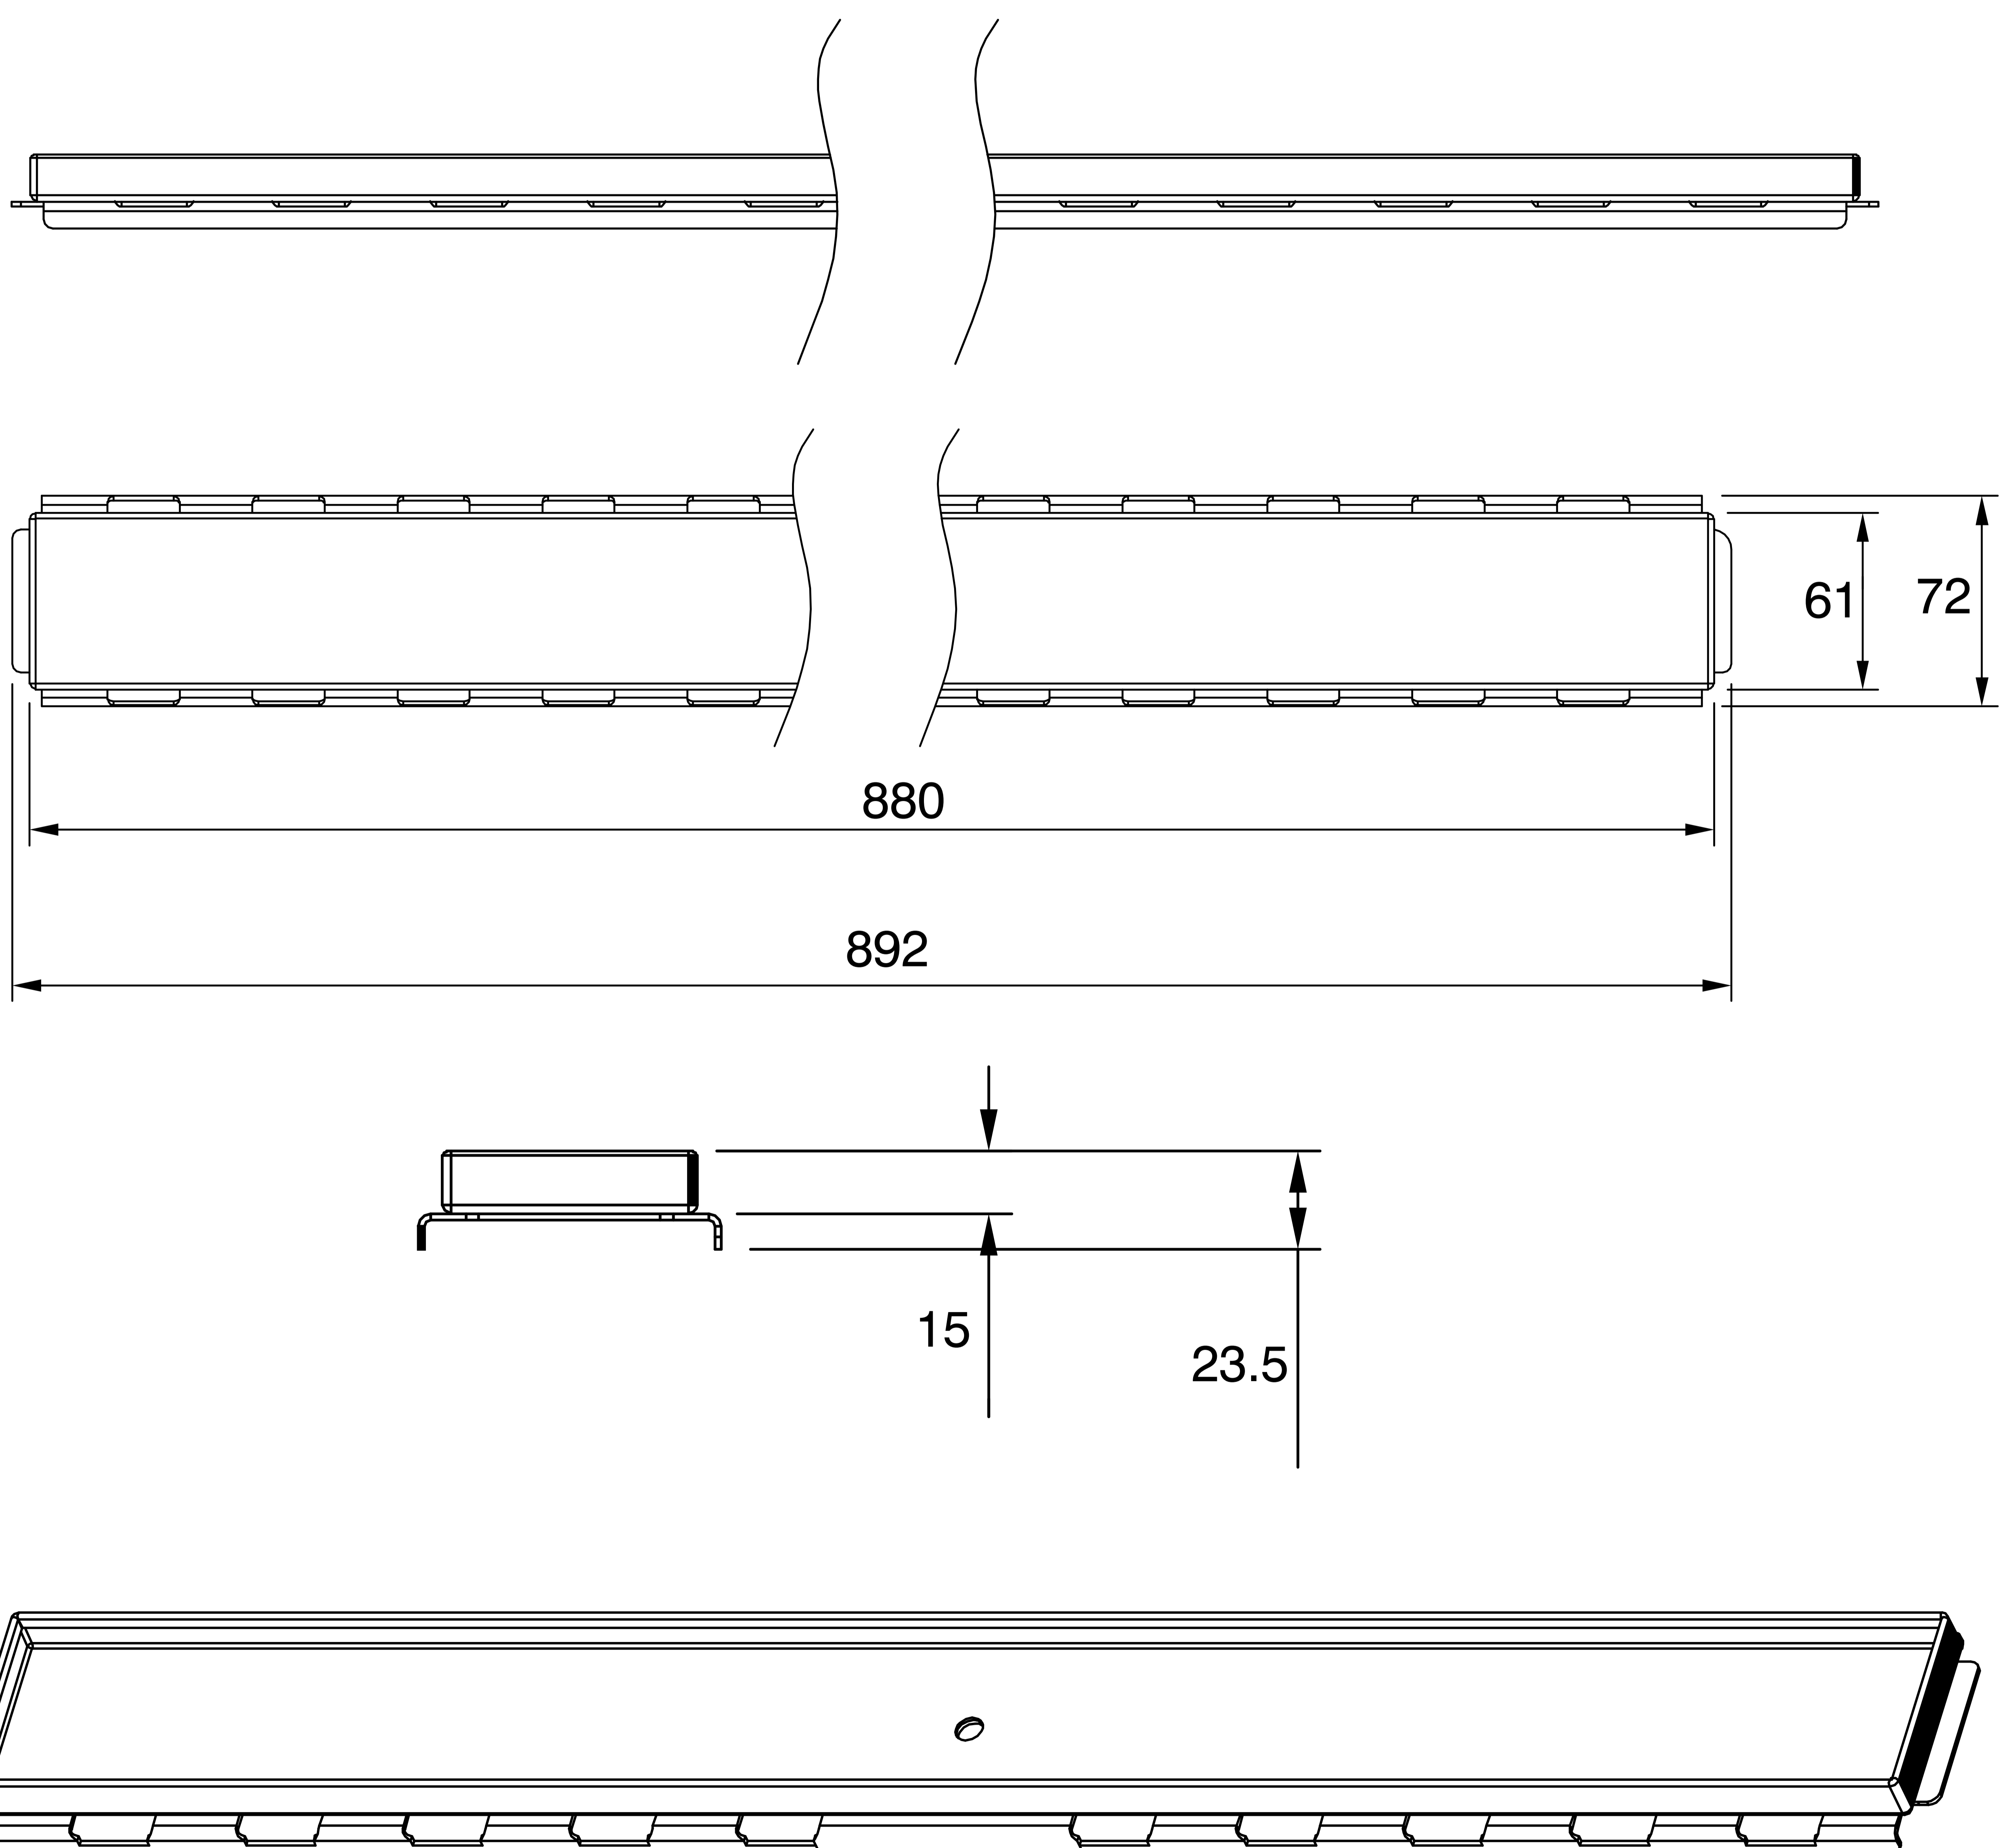

Line Design Shower Channel Drain

Product Code : 90080 TI

Technical Drawing

All dimension are in mm